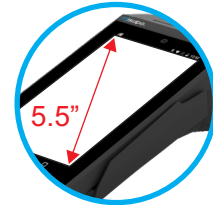

Features:

- Highest payment industry security:   **PCI** **PBOC** **TQM**
- Android SDK available for development

Paper roll / built in thermal printer

NFC card reader

5.5" inch display

Android

5MP camera

Virtual PIN Pad